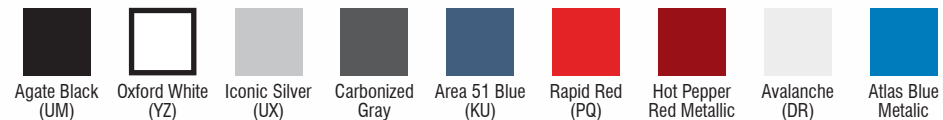

TRUCK BED OPTIONS

- T213 Truxedo roll up Cover & BedRug Package
- T214 Truxedo X15 Soft Roll-up Tonneau Cover

EXTERIOR COLOR

*Contact for Special Colors

BRONCO

BRONCO

Images subject to change. Vehicles may be shown with optional equipment.