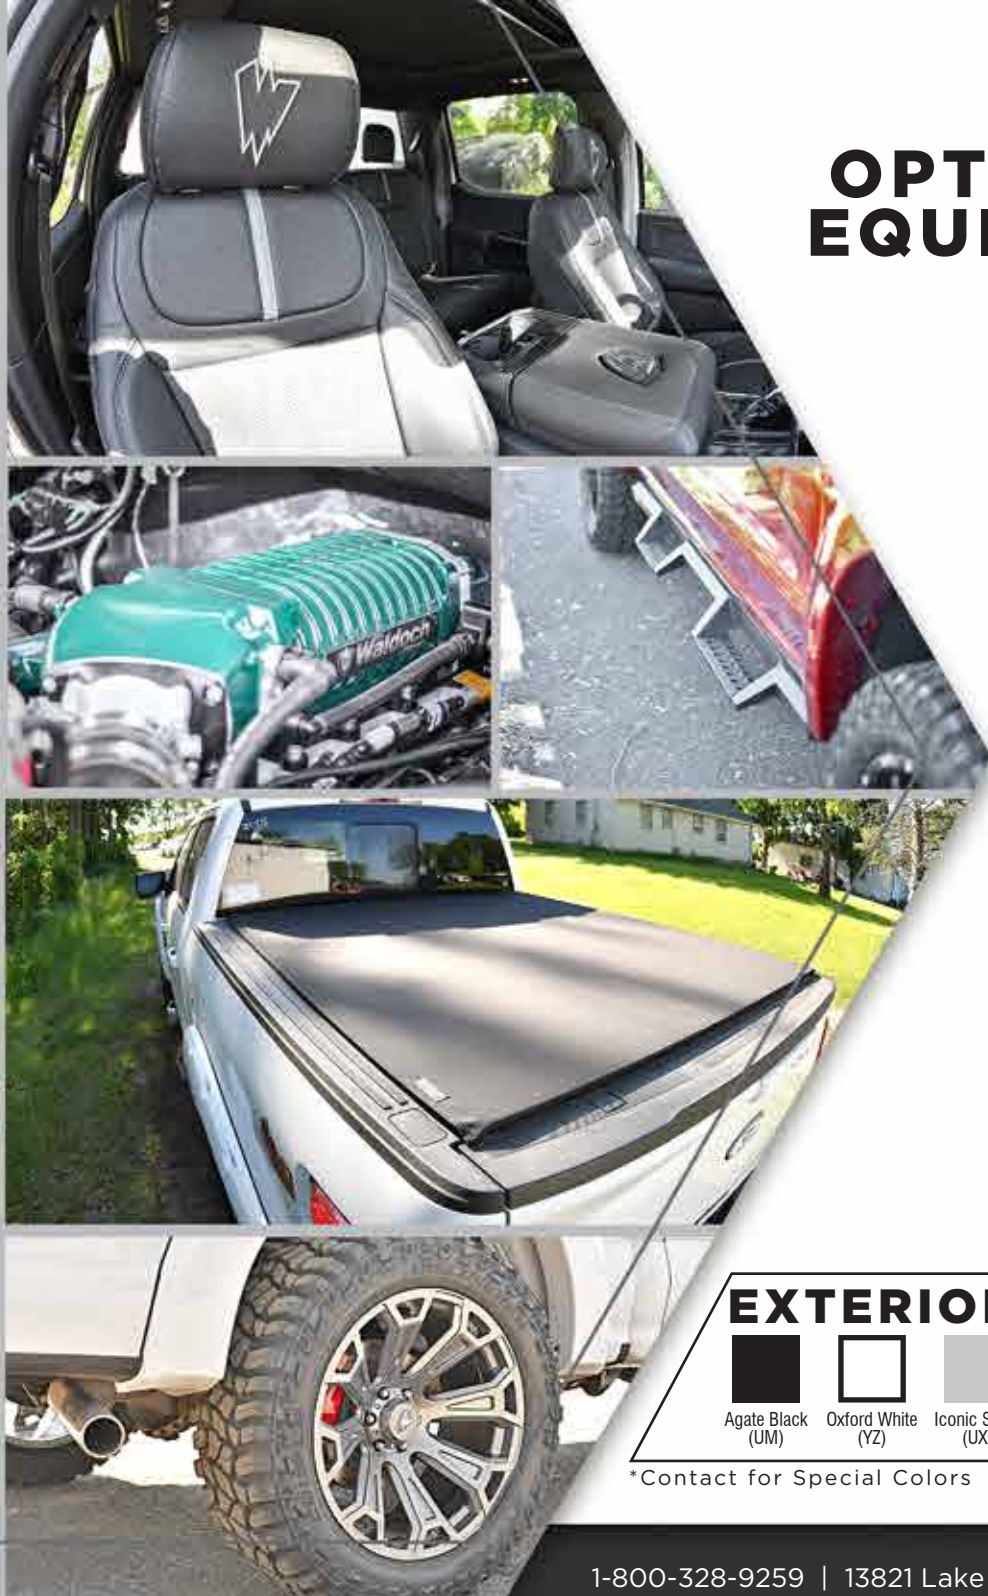

OPTIONAL EQUIPMENT